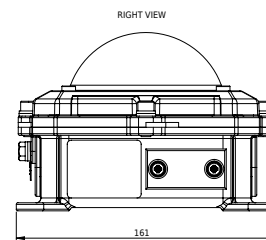

KEY FEATURES

- Reliable recessed mounted helideck perimeter light
- Low cost of ownership
- Low power consumption
- Serviceable unit, parts are interchangeable
- Compact design, meeting the maximum 50 mm height restrictions of IMO
- Intensity main beam 30cd green (CAP437)
- Impact resistant dome and stainless steel 316 body
- Spacious, cable connection compartment
- Photometric test of independent institution

ELECTRICAL CHARACTERISTICS

- Operating voltage: see table
- Power consumption: see table
- Connection details: M4; two M25x1.5 cable entries
- Earth connection: internal M4 and external M6

PHYSICAL CHARACTERISTICS

- Dimensions (L x H): see drawing
- Weight: see table
- Design degree of protection: IP66
- Operating temperature range: -40°C to +55°C

L85SA-G-xxx

Green LED helideck perimeter light

	Operating voltage range	Power consumption	Weight
L85SA-G-AC	100-254 Vac; 50-60 Hz	4.5 W (6 VA)	3.6 kg
L85SA-G-DC	20-30 Vdc	4 W	3.6 kg
L85SA-G-AC-RE	100-254 Vac; 50-60 Hz	4.5 W (6 VA)	9.1 kg
L85SA-G-DC-RE	20-30 Vdc	4 W	9.1 kg