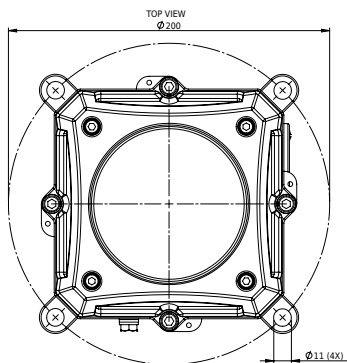

ELECTRICAL CHARACTERISTICS

- Operating voltage: see table
- Power consumption: see table
- Connection details: M4; two M25x1.5 cable entries
- Earth connection: internal M4 and external M6

PHYSICAL CHARACTERISTICS

- Dimensions (L x H): see drawing
- Weight: see table
- Design degree of protection: IP66
- Operating temperature range: -40°C to +55°C

L85SA-G-xxx

Green LED helideck perimeter light

	Operating voltage range	Power consumption	Weight
L85SA-G-AC	100-254 Vac; 50-60 Hz	4.5 W (6 VA)	3.6 kg
L85SA-G-DC	20-30 Vdc	4 W	3.6 kg
L85SA-G-AC-RE	100-254 Vac; 50-60 Hz	4.5 W (6 VA)	9.1 kg
L85SA-G-DC-RE	20-30 Vdc	4 W	9.1 kg