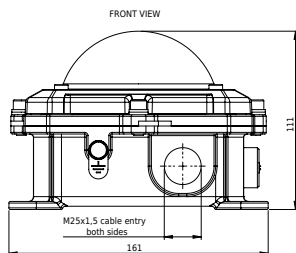

KEY FEATURES

- Reliable recessed mounted helideck perimeter light
- Low cost of ownership
- Low power consumption
- Serviceable unit, parts are interchangeable
- Compact design, meeting the maximum 50 mm height restrictions of IMO
- Intensity main beam 30cd green (CAP437)
- Impact resistant dome and stainless steel 316 body
- Spacious, cable connection compartment
- Photometric test of independent institution

ELECTRICAL CHARACTERISTICS

- Operating voltage: see table
- Power consumption: see table
- Connection details: M4; two M25x1.5 cable entries
- Earth connection: internal M4 and external M6

PHYSICAL CHARACTERISTICS

- Dimensions (L x H): see drawing
- Weight: see table
- Design degree of protection: IP66
- Operating temperature range: -40°C to +55°C

L85SA-G-xxx

Green LED helideck perimeter light

	Operating voltage range	Power consumption	Weight
L85SA-G-AC	100-254 Vac; 50-60 Hz	4.5 W (6 VA)	3.6 kg
L85SA-G-DC	20-30 Vdc	4 W	3.6 kg
L85SA-G-AC-RE	100-254 Vac; 50-60 Hz	4.5 W (6 VA)	9.1 kg
L85SA-G-DC-RE	20-30 Vdc	4 W	9.1 kg